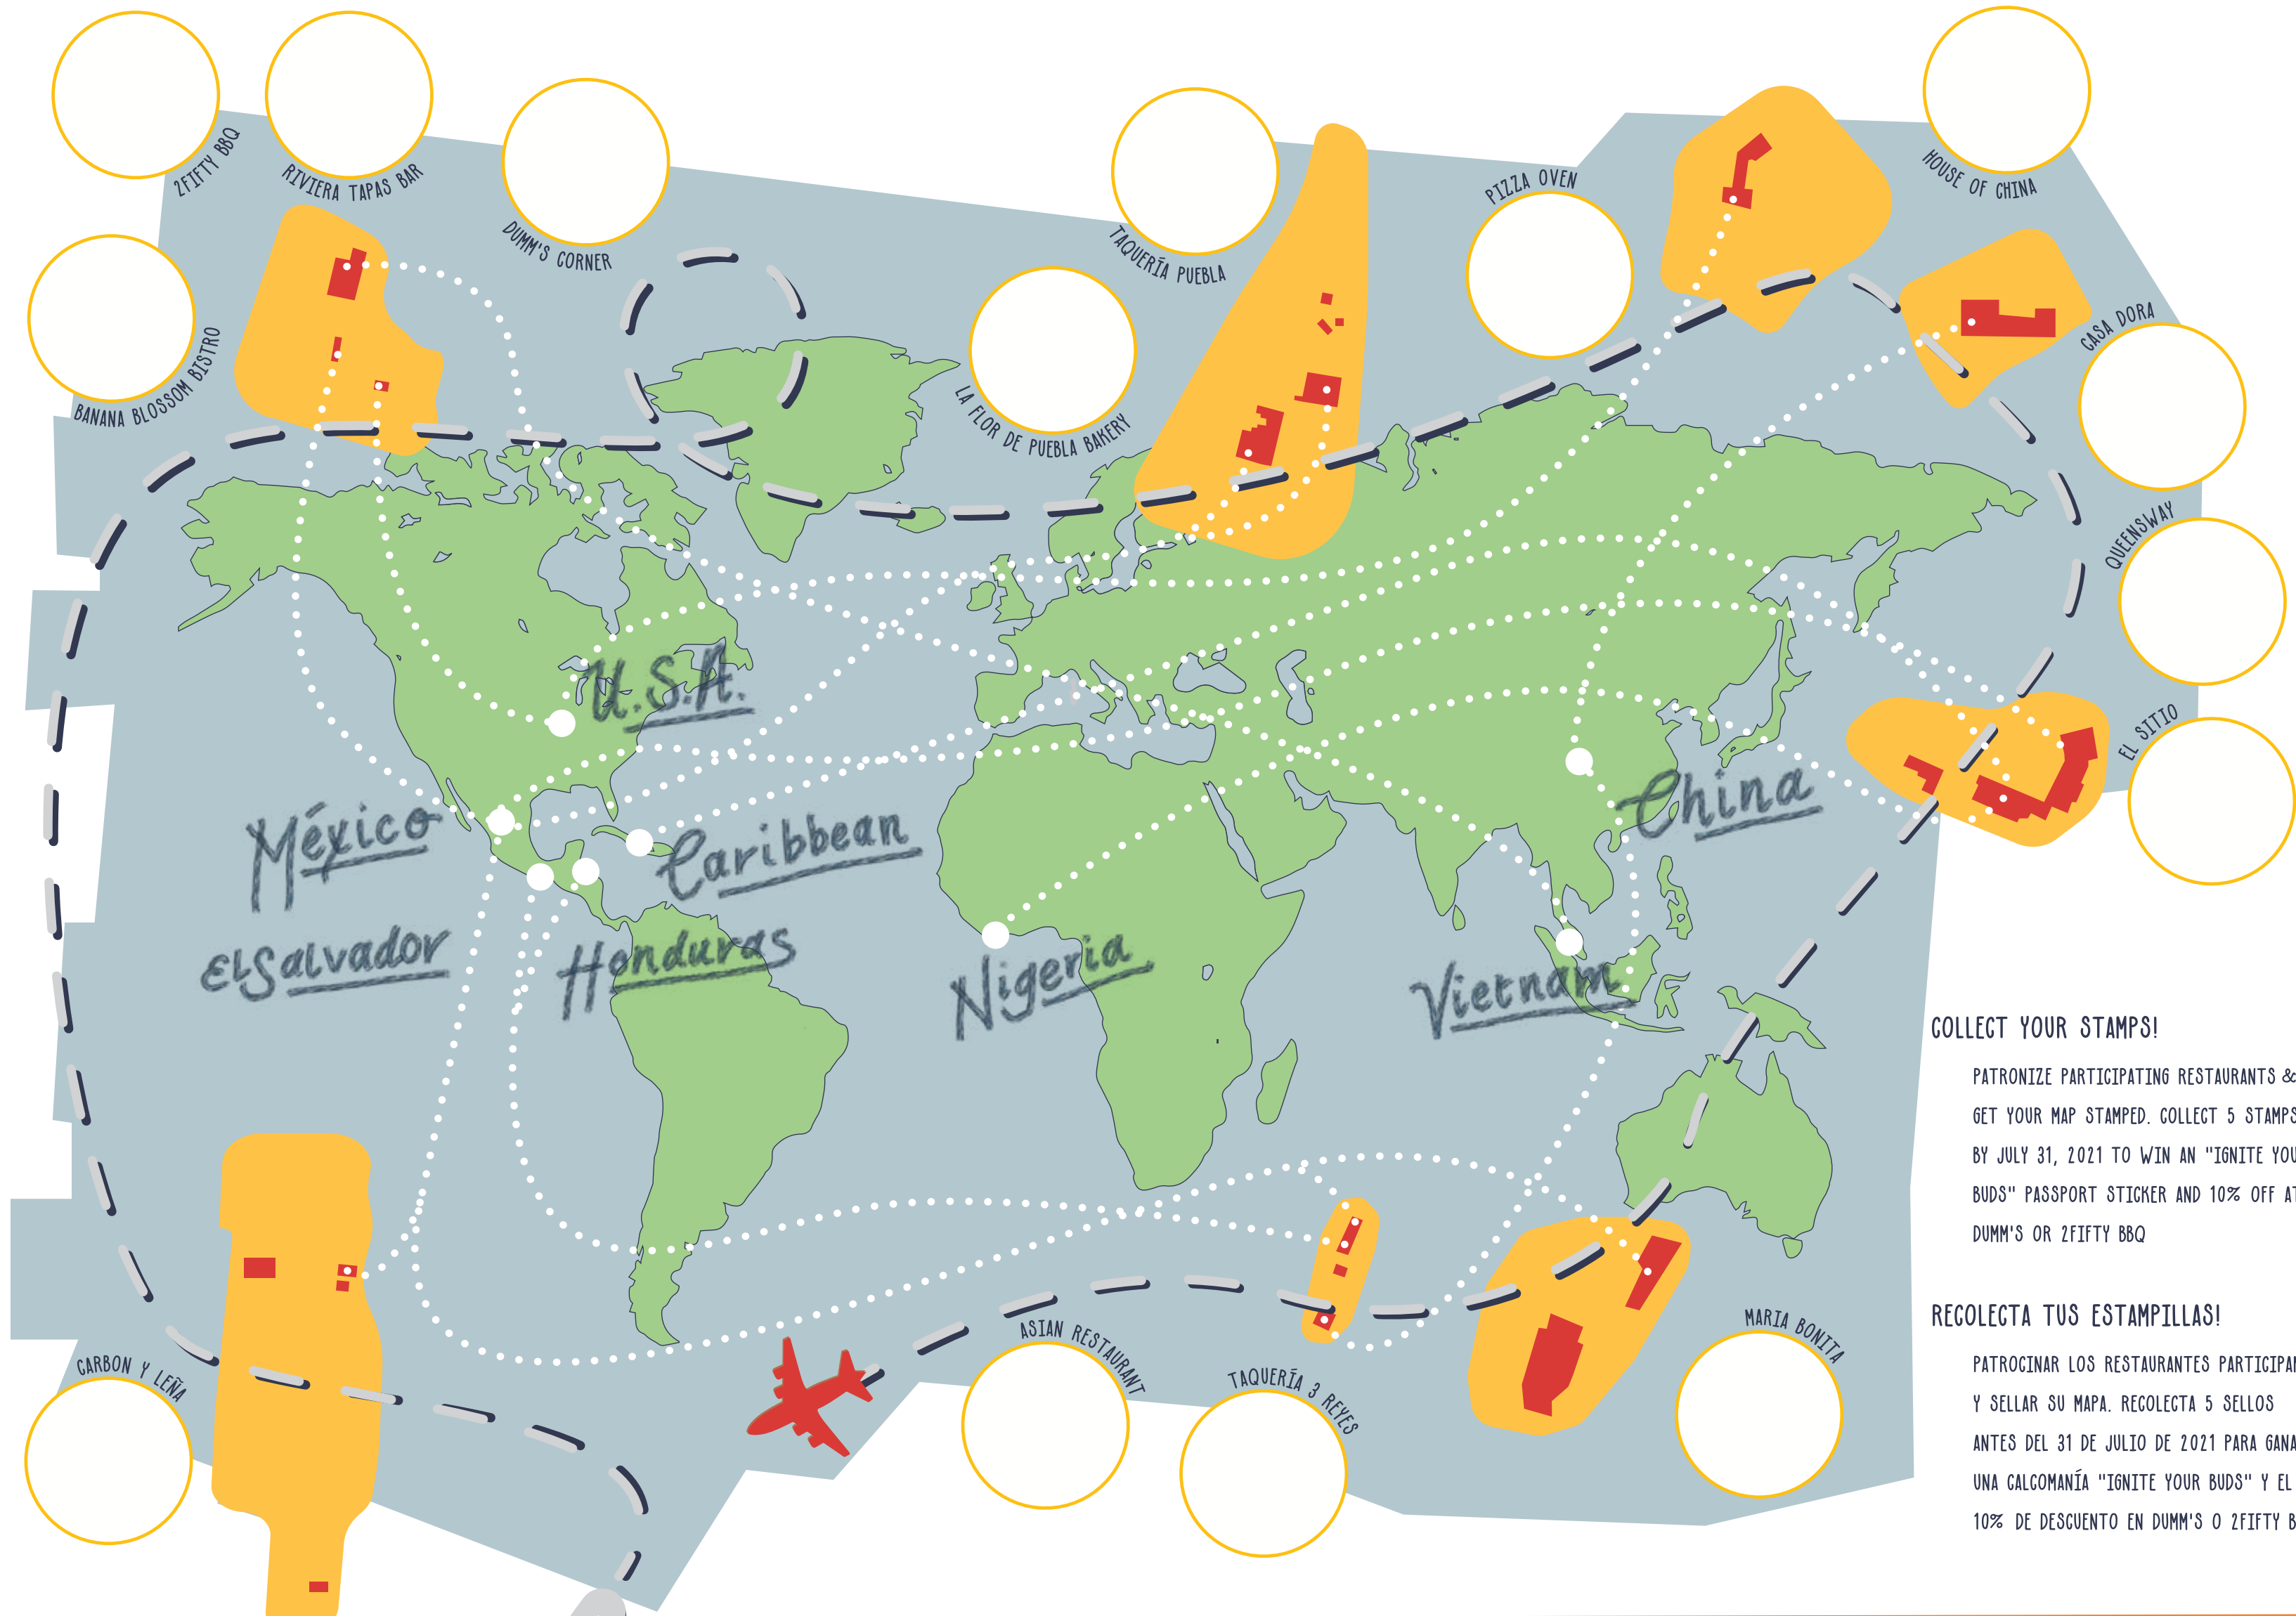

IGNITE YOUR BUDS TOUR  
**PASSPORT**  
 THIS PASSPORT BELONGS TO  
 ESTE PASAPORTE PERTENECE A

---

IGNITE YOUR BUDS! STICKER HERE  
 IGNITE YOUR BUDS! PEGATINA AQUÍ

**VISAS/VISAS/VISTAS**

**COLLECT YOUR STAMPS!**  
 PATRONIZE PARTICIPATING RESTAURANTS &  
 GET YOUR MAP STAMPED. COLLECT 5 STAMPS  
 BY JULY 31, 2021 TO WIN AN "IGNITE YOUR  
 BUDS" PASSPORT STICKER AND 10% OFF AT  
 DUMM'S OR ZEFFY BBQ

**RECOLECTA TUS ESTAMPILLAS!**  
 PATROGINAR LOS RESTAURANTES PARTICIPANTES  
 Y SELLAR SU MAPA. RECOLECTA 5 SELLOS  
 ANTES DEL 31 DE JULIO DE 2021 PARA GANAR  
 UNA CALCOMANÍA "IGNITE YOUR BUDS" Y EL  
 10% DE DESCUENTO EN DUMM'S O ZEFFY BBQ

**CELEBRATE RIVERDALE'S GLOBAL COMMUNITY!**

IGNITE YOUR BUDS! EXPLORE RIVERDALE'S LOCAL RESTAURANTS TO TOUR THE WORLD.  
 IGNITE YOUR BUDS! EXPLORE LOS RESTAURANTES LOCALES DE RIVERDALE PARA RECORRER EL MUNDO.